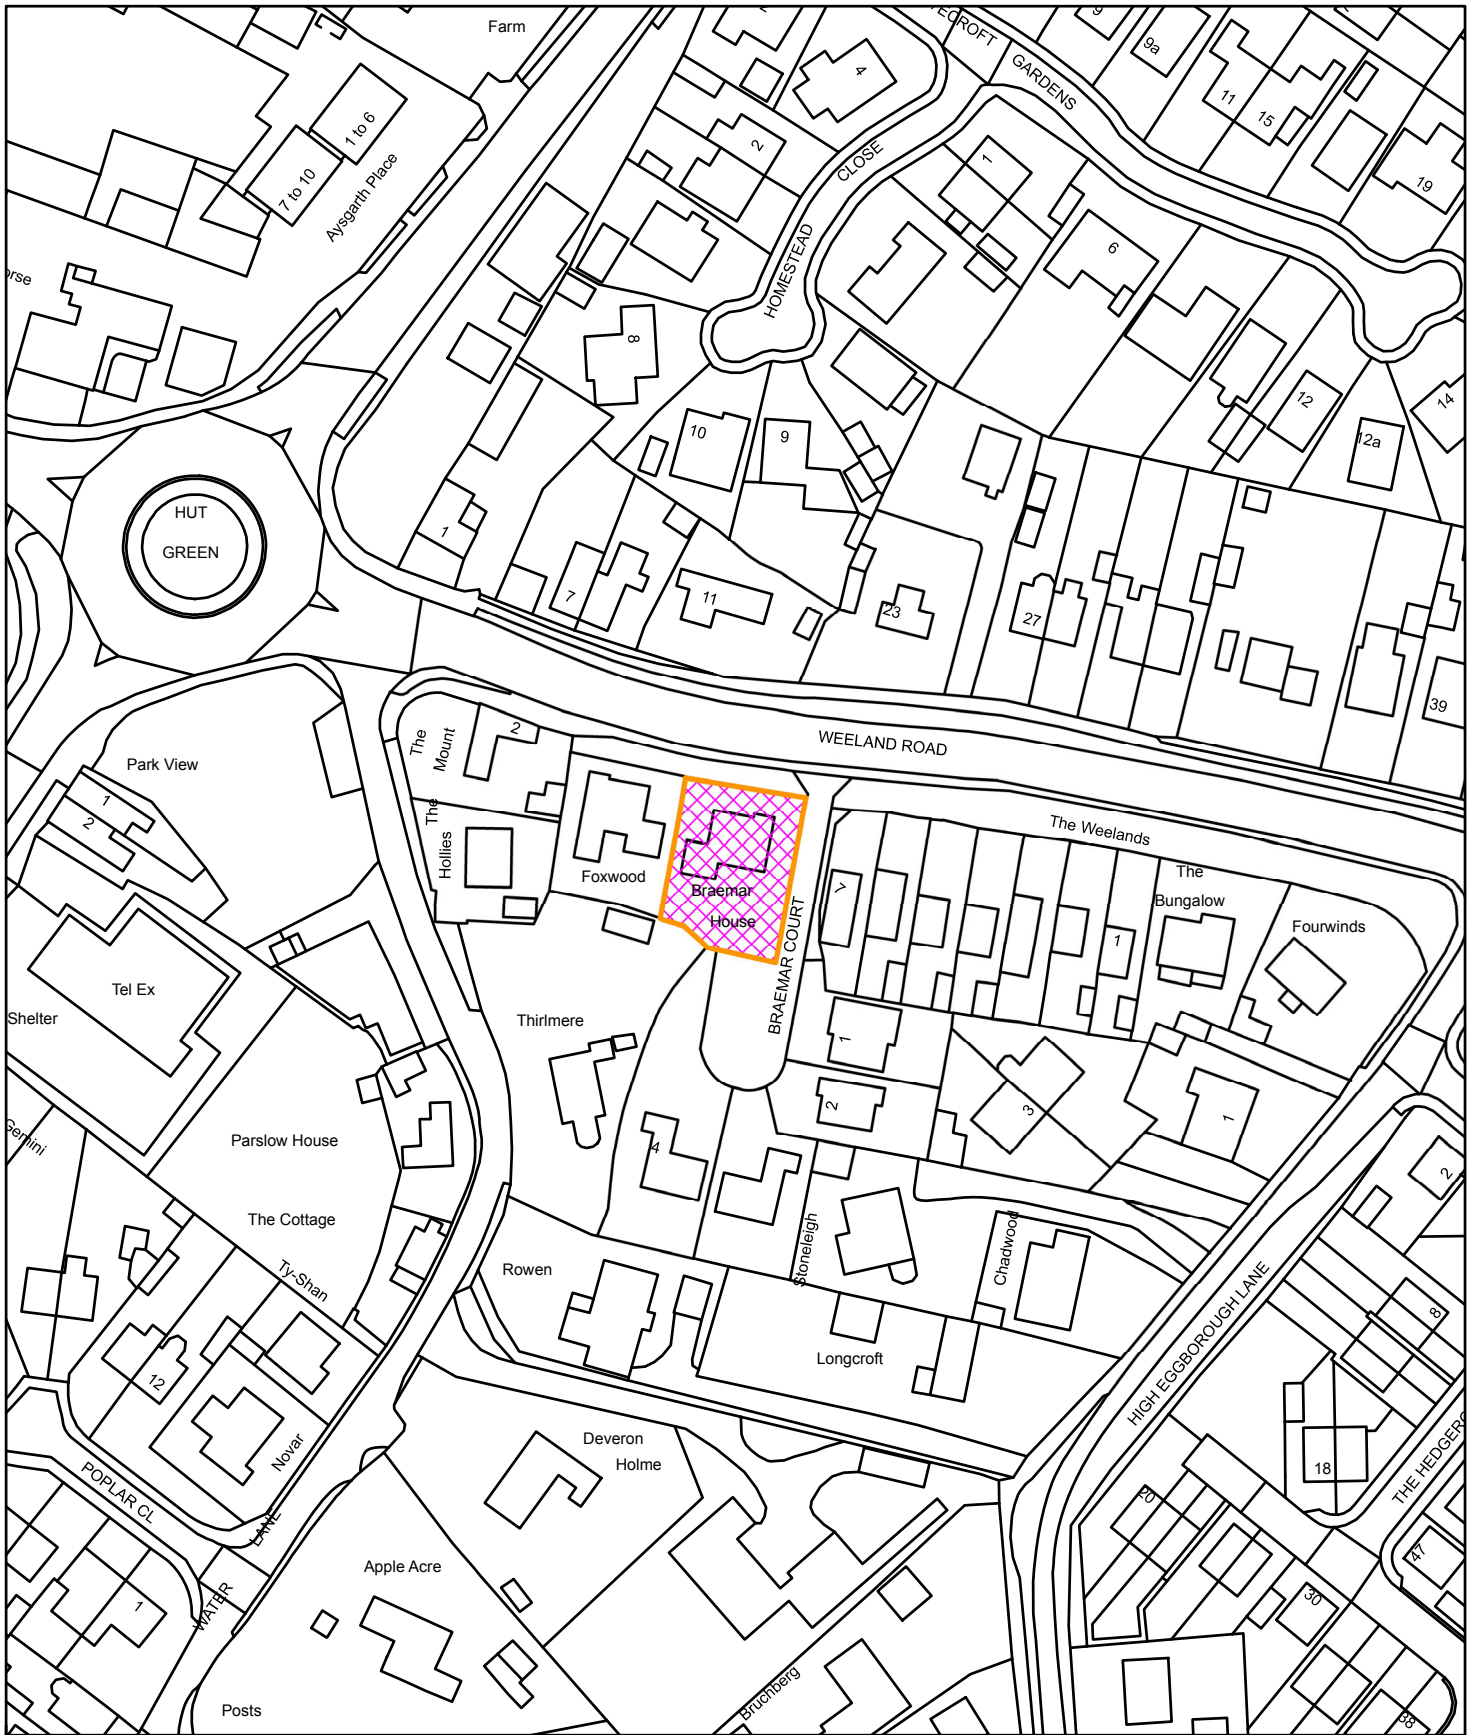

Braemar, Weeland Road, Eggborough
2022/0381/COU

Reproduced from the Ordnance Survey mapping with the permission of Her Majesty's Stationary Office. Unauthorised reproduction infringes Crown Copyright and may lead to prosecution or civil proceedings © Crown Copyright
Selby District Council Licence No. 100018656
This copy has been produced specifically for Planning and Building Control purposes only.
No further copies may be made.